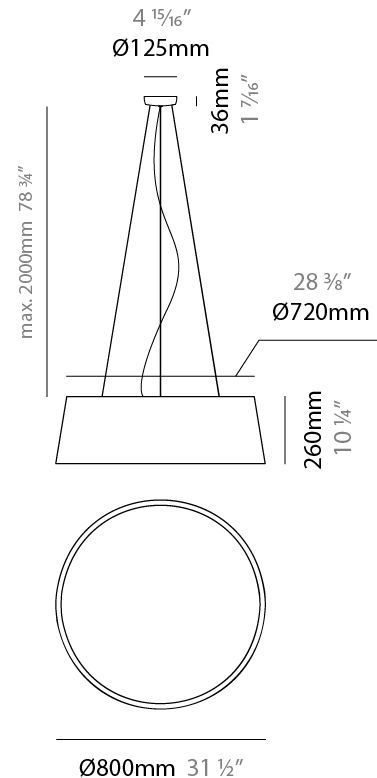

D111064-

base number _____
Finish Options _____
Finish Options _____

1. To build a product code in our configurator select the specify button on the base model # product page
2. To build a manual product code on this datasheet choose from the options listed below in blue font and add the suffix to the base model #

GENERAL

Series: Drum _____
Brand: Ole _____
Division: Design _____
Mounting Type: Suspension _____
Mounting Location: Ceiling _____
Subcategory: Up/Down Light _____

PHYSICAL

Shape: Drum _____
Diameter (mm): 800 _____
Diameter (in): 31 1/2 _____
Height (mm): 260 _____
Height (in): 10 1/4 _____
Max. Overall Height (mm): 2260 _____
Max. Overall Height (in): 89 _____
Light Distribution: Direct / Indirect _____
Weight (kg): 4.6 _____
Weight (lbs): 10.12 _____
Fixture Finish: BEI / BLK / BLU / COG / DGN / GRY / MRN / MOC / MUS / OLV / SIL / STN / TER / WHI _____
Holder Finish: BLK _____
Fixture Material: Fabric Cord / Metal _____
Cable Details: 2000mm Cable _____
Upon Request: Other fabric cord colors available upon request (see downloadable finish chart) _____

ELECTRICAL

Number of Lamps: 4 _____
Lamp Type: LED Retrofit _____
Lamp Shape: A19 _____
Bulb Included: Bulb Not Included _____
Max. Wattage Per Lamp (W): 15 _____
Lamp Base: E26 _____
Input Voltage (V): 120 _____
Upon Request: 277Vac / GU24 _____

LED

OPTICAL

RATINGS AND CERTIFICATIONS

Certified By: Certified for North American Standards _____
IP rating: IP20 _____