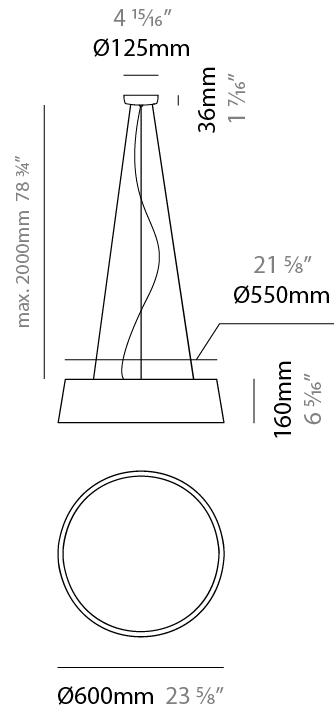

D111063-

base number _____
Finish Options _____
Finish Options _____

1. To build a product code in our configurator select the specify button on the base model # product page
2. To build a manual product code on this datasheet choose from the options listed below in blue font and add the suffix to the base model #

GENERAL

Series: Drum _____
Brand: Ole _____
Division: Design _____
Mounting Type: Suspension _____
Mounting Location: Ceiling _____
Subcategory: Up/Down Light _____

PHYSICAL

Shape: Drum _____
Diameter (mm): 600 _____
Diameter (in): 23 ⁵/₈ _____
Height (mm): 160 _____
Height (in): 6 ³/₁₆ _____
Max. Overall Height (mm): 2160 _____
Max. Overall Height (in): 85 ¹/₁₆ _____
Light Distribution: Direct / Indirect _____
Weight (kg): 3.3 _____
Weight (lbs): 7.26 _____
Fixture Finish: BEI / BLK / BLU / COG / DGN / GRY / MRN / MOC / MUS / OLV / SIL / STN / TER / WHI _____
Holder Finish: BLK _____
Fixture Material: Fabric Cord / Metal _____
Cable Details: 2000mm Cable _____
Upon Request: Other fabric cord colors available upon request (see downloadable finish chart) _____

ELECTRICAL

Number of Lamps: 3 _____
Lamp Type: LED Retrofit _____
Lamp Shape: A19 _____
Bulb Included: Bulb Not Included _____
Max. Wattage Per Lamp (W): 15 _____
Lamp Base: E26 _____
Input Voltage (V): 120 _____
Upon Request: 277Vac / GU24 _____

LED

OPTICAL

RATINGS AND CERTIFICATIONS

Certified By: Certified for North American Standards _____
IP rating: IP20 _____